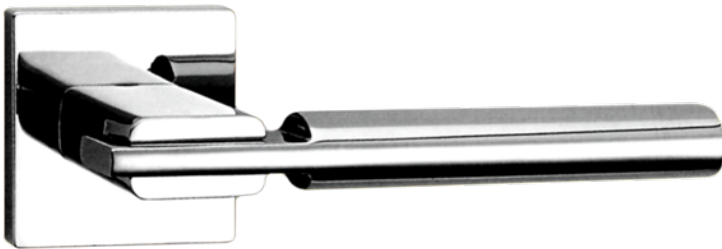

Material

Zinc alloy

FinishesPolished chrome / Satin chrome
/ Satin nickel / PVD**Product code**

05303

Curtis Series

Forte Lever Handle Set

**Model**

Clinit

Curtis Series

Forte Lever Handle Set

**Model**

Molly

Material

Zinc alloy

FinishesPolished chrome / Satin chrome
/ Satin nickel / PVD**Product code**

05307

**Model**

Clarabel

Material

Zinc alloy

FinishesPolished chrome / Satin chrome
/ Satin nickel / PVD**Product code**

05308

Curtis Series

Forte Lever Handle Set