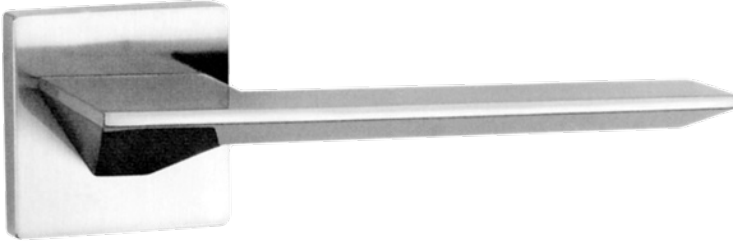

Curtis Series

Forte Lever Handle Set

**Model**

Harvey

Material

Zinc alloy

FinishesPolished chrome / Satin chrome
/ Satin nickel / PVD**Product code**

05301

Material

Zinc alloy

FinishesPolished chrome / Satin chrome
/ Satin nickel / PVD**Product code**

05303

Curtis Series

Forte Lever Handle Set

**Model**

Clinit