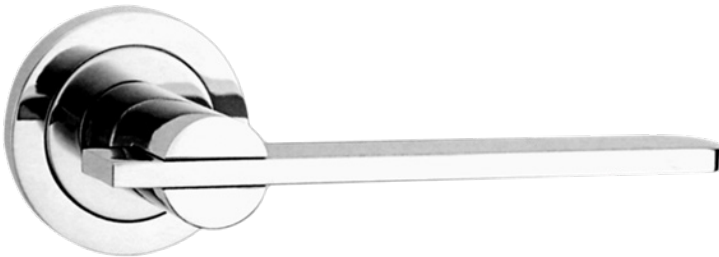

Model

Sanchia

Material

Zinc alloy

Finishes

Polished chrome / Satin chrome
/ Satin nickel / PVD

Product code

05319