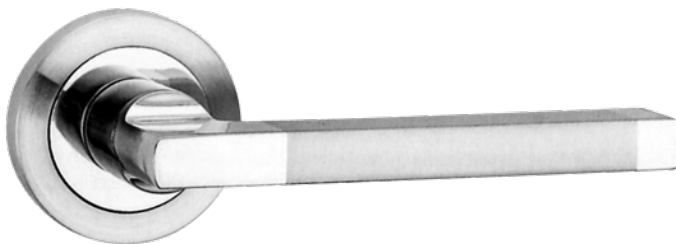

Model

Aisha

Material

Zinc alloy

Finishes

Polished chrome / Satin chrome
/ Satin nickel / PVD

Product code

05320