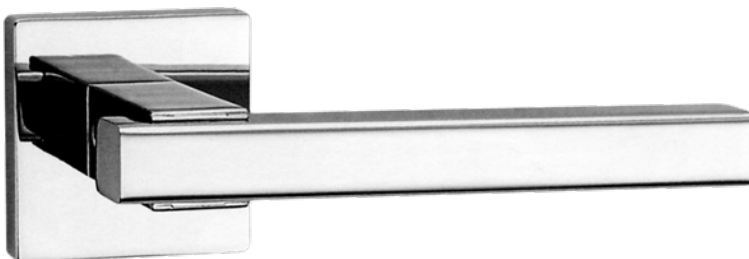

Curtis Series

Forte Lever Handle Set

**Model**

Harvey

Material

Zinc alloy

FinishesPolished chrome / Satin chrome
/ Satin nickel / PVD**Product code**

05301

**Model**

Toad

Material

Zinc alloy

FinishesPolished chrome / Satin chrome
/ Satin nickel / PVD**Product code**

05302

**Model**

Rosie

Material

Zinc alloy

FinishesPolished chrome / Satin chrome
/ Satin nickel / PVD**Product code**

05303

Curtis Series

Forte Lever Handle Set

**Model**

Clinit

**Model**

Clarabel

Material

Zinc alloy

FinishesPolished chrome / Satin chrome
/ Satin nickel / PVD**Product code**

05308

Curtis Series

Forte Lever Handle Set