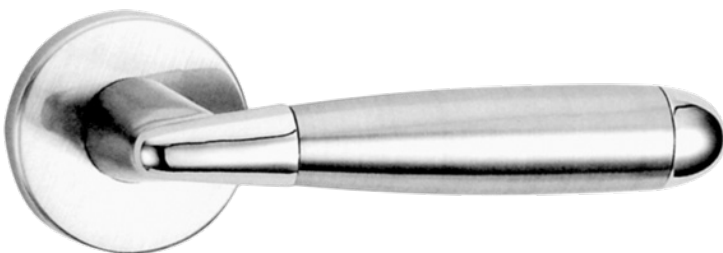

Curtis Series

Forte Lever Handle Set

**Model**

Molly

Material

Zinc alloy

FinishesPolished chrome / Satin chrome
/ Satin nickel / PVD**Product code**

05307

FinishesPolished chrome / Satin chrome
/ Satin nickel / PVD**Product code**

05311

Curtis Series

Forte Lever Handle Set

**Model**

Fern

Material

Zinc alloy

Model
Reginald

Material
Zinc alloy

Finishes
Polished chrome / Satin chrome
/ Satin nickel / PVD

Product code
05315

Model
Ena

Material
Zinc alloy

Finishes
Polished chrome / Satin chrome
/ Satin nickel / PVD

Product code
05316