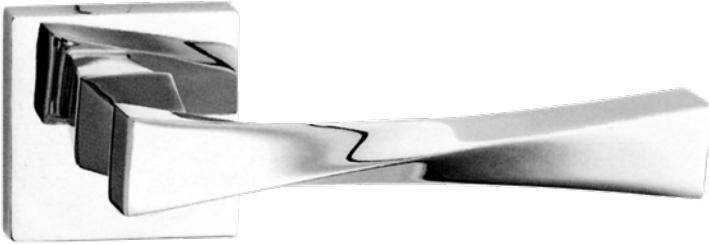

Material

Zinc alloy

FinishesPolished chrome / Satin chrome
/ Satin nickel / PVD**Product code**

05303

Curtis Series

Forte Lever Handle Set

**Model**

Clinit