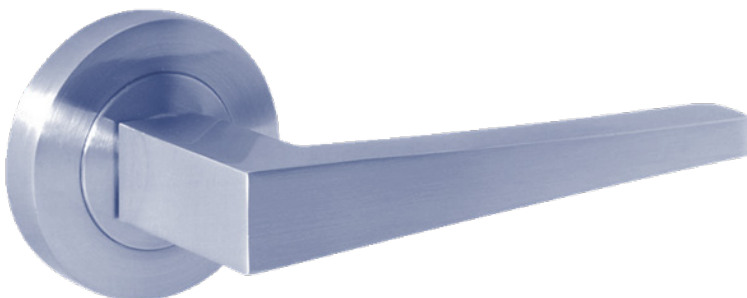

Model
Pio

Material
Zinc alloy

Finishes
Polished chrome / Satin chrome
/ Satin nickel / PVD

Product code
05209