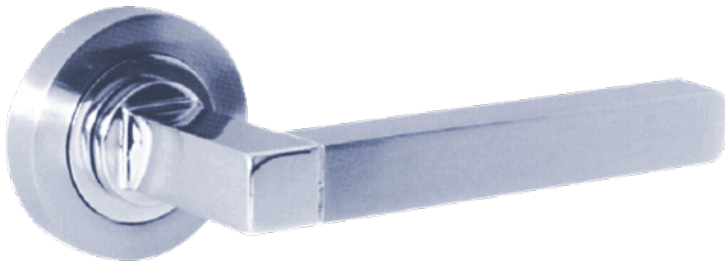

**Model**

Luigi

Material

Zinc alloy

FinishesPolished chrome / Satin chrome
/ Satin nickel / PVD**Product code**

05210

**Model**

Itala

Material

Zinc alloy

FinishesPolished chrome / Satin chrome
/ Satin nickel / PVD**Product code**

05211

**Model**

Jazz

Material

Zinc alloy