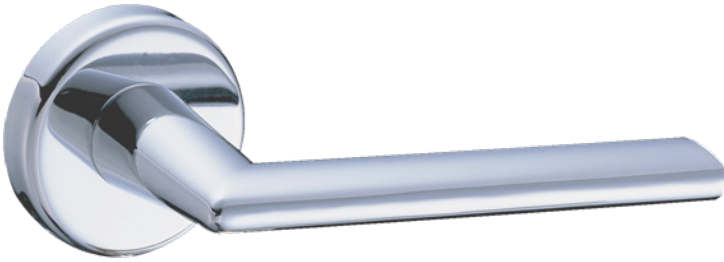

Peretti Series

Forte Lever Handle Set

Model
Ottavio

Material
Zinc alloy

Finishes
Polished chrome / Satin chrome
/ Satin nickel / PVD

Product code
05207