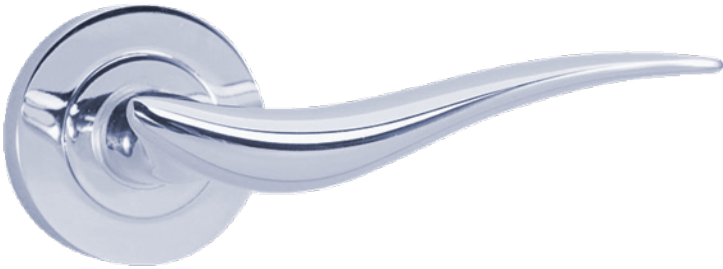

Peretti Series

Forte Lever Handle Set

Model

Emma

Material

Zinc alloy

Finishes

Polished chrome / Satin chrome
/ Satin nickel / PVD

Product code

05216