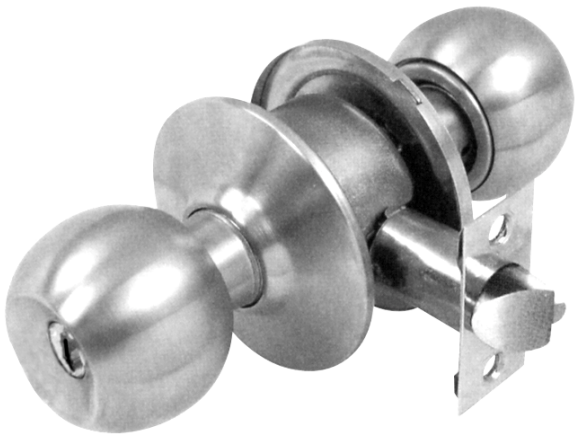

Naomi Series

Forte Cylindrical Knobset

Product description

The collection of "Forte" Naomi series Cylindrical Knobset is the economical solutions for residential application. Reliable latch provide a better benefit for the users

Material

- Cylindrical knobset
- Stainless steel rosette, front plate and strike

Function

Entrance / Privacy / Passage / Storeroom

Model

Rex

Material

- Stainless steel / Solid brass

Finishes

- Satin stainless steel
- Polish stainless steel
- Polish brass
- Antique brass
- PVD

Product code

07101

Model

Emlyn

Material

- Stainless steel / Solid brass

Finishes

- Chrome plated
- Satin chrome plated
- Satin nickel
- Gold plated
- PVD

Product code

07102

Naomi Series

Forte Cylindrical Knobset

**Model**

Troy