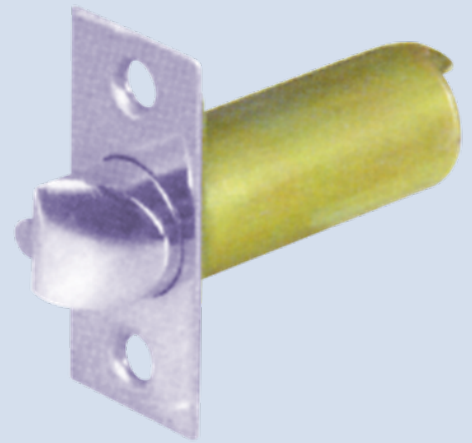

Naomi Series

Forte Cylindrical Knobset

Product description

The collection of "Forte" Naomi series Cylindrical Knobset is the economical solutions for residential application. Reliable latch provide a better benefit for the users

Material

- Cylindrical knobset
- Stainless steel rosette, front plate and strike

Function

Entrance / Privacy / Passage / Storeroom

Model

Rex

Material

- Stainless steel / Solid brass

Finishes

- Satin stainless steel
- Polish stainless steel
- Polish brass
- Antique brass
- PVD

Product code

07101

Model

Emlyn

Material

- Stainless steel / Solid brass

Finishes

- Chrome plated
- Satin chrome plated
- Satin nickel
- Gold plated
- PVD

Product code

07102

Naomi Series

Forte Cylindrical Knobset

**Model**

Troy