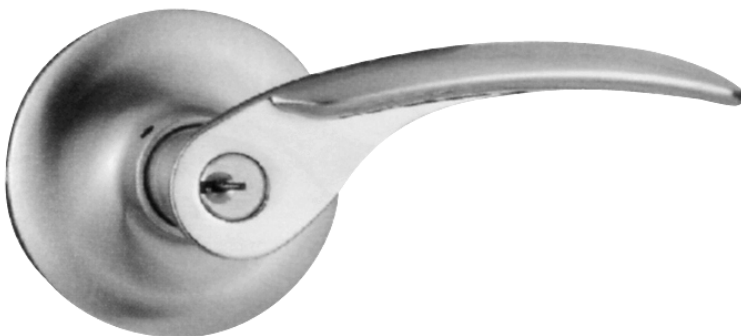

Gloria Series

Forte Key-in-Lever Lockset

Product description

The collection of "Forte" Gloria series Cylindrical Lockset is the economical solutions for residential application. Reliable latch provide a better benefit for the users.

Material

- Zinc alloy lever handle with reversible handling
- Solid brass cylinder core
- Stainless steel rosette, front plate and strike

Function

Entrance / Privacy / Passage / Storeroom

Model

Salome

Material

Zinc alloy

Finishes

- Chrome plated
- Satin chrome plated
- Satin nickel
- Gold plated

Product code

06201

Model

Bael

Material

Valery

Material

Zinc alloy

Finishes

- Chrome plated
- Satin chrome plated
- Satin nickel
- Gold plated

Product code

06204

**Model**