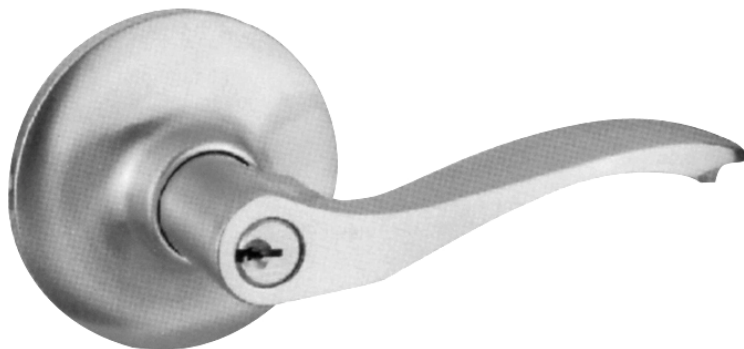

Gloria Series

Forte Key-in-Lever Lockset

Product description

The collection of "Forte" Gloria series Cylindrical Lockset is the economical solutions for residential application. Reliable latch provide a better benefit for the users.

Material

- Zinc alloy lever handle with reversible handling
- Solid brass cylinder core
- Stainless steel rosette, front plate and strike

Function

Entrance / Privacy / Passage / Storeroom

Model

Salome

Material

Zinc alloy

Finishes

- Chrome plated
- Satin chrome plated
- Satin nickel
- Gold plated

Product code

06201

Model

Bael

Material

Zinc alloy

Finishes

- Chrome plated
- Satin chrome plated
- Satin nickel
- Gold plated

Product code

06202

Gloria Series

Forte Key-in-Lever Lockset

**Model**