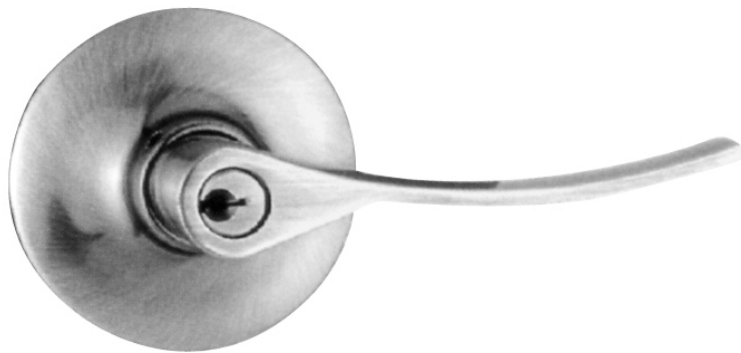

Gloria Series

Forte Key-in-Lever Lockset

Product description

The collection of "Forte" Gloria series Cylindrical Lockset is the economical solutions for residential application. Reliable latch provide a better benefit for the users.

Material

- Zinc alloy lever handle with reversible handling
- Solid brass cylinder core
- Stainless steel rosette, front plate and strike

Function

Entrance / Privacy / Passage / Storeroom

Model

Salome

Material

Adolfo

Material

Zinc alloy

Finishes

- Chrome plated
- Satin chrome plated
- Satin nickel
- Gold plated

Product code

06203

**Model**

Valery

Material

Zinc alloy

Finishes

- Chrome plated
- Satin chrome plated
- Satin nickel
- Gold plated

Product code

06204

**Model**