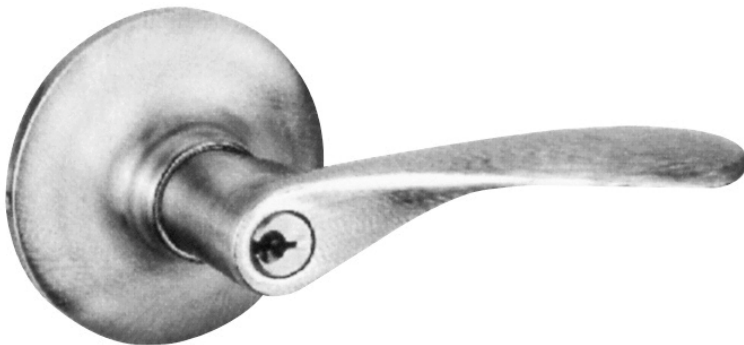

Gloria Series

Forte Key-in-Lever Lockset

Product description

The collection of "Forte" Gloria series Cylindrical Lockset is the economical solutions for residential application. Reliable latch provide a better benefit for the users.

Material

- Zinc alloy lever handle with reversible handling
- Solid brass cylinder core
- Stainless steel rosette, front plate and strike

Function

Entrance / Privacy / Passage / Storeroom

Model

Salome

Material

Zinc alloy

Finishes

- Chrome plated
- Satin chrome plated
- Satin nickel
- Gold plated

Product code

06201

Model

Bael

Material

Zinc alloy

Finishes

- Chrome plated
- Satin chrome plated
- Satin nickel
- Gold plated

Product code

06202

Gloria Series

Forte Key-in-Lever Lockset

**Model**