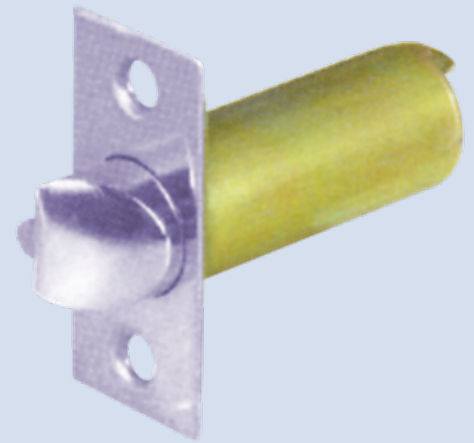

Gloria Series

Forte Key-in-Lever Lockset

Product description

The collection of "Forte" Gloria series Cylindrical Lockset is the economical solutions for residential application. Reliable latch provide a better benefit for the users.

Material

- Zinc alloy lever handle with reversible handling
- Solid brass cylinder core
- Stainless steel rosette, front plate and strike

Function

Entrance / Privacy / Passage / Storeroom

Model

Salome

Material

Zinc alloy

Finishes

- Chrome plated
- Satin chrome plated
- Satin nickel
- Gold plated

Product code

06201

Model

Bael

Material

Zinc alloy

Finishes

- Chrome plated
- Satin chrome plated
- Satin nickel
- Gold plated

Product code

06202

Gloria Series

Forte Key-in-Lever Lockset

**Model**