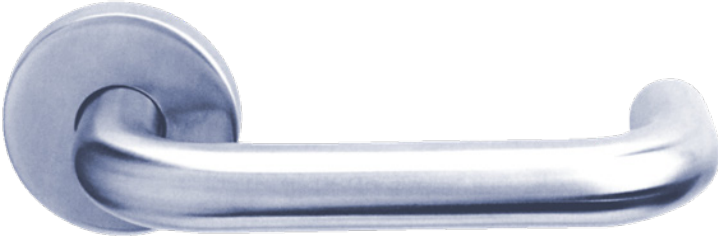

Atlas Series

Forte Cylindrical lockset

**Model**

Berta

Material

High grade stainless steel

Finishes

- Satin stainless steel
- Polished stainless steel

Finishes

- Satin stainless steel
- Polished stainless steel

Product code

05105

**Model**

Serena

Material

High grade stainless steel

Finishes

- Satin stainless steel
- Polished stainless steel

Product code

05106

Atlas Series

Forte Lever Handle Set

**Model**

TECLA

Material

High grade stainless steel

Finishes

- Satin stainless steel
- Polished stainless steel

Product code

05107

**Model**

TEO