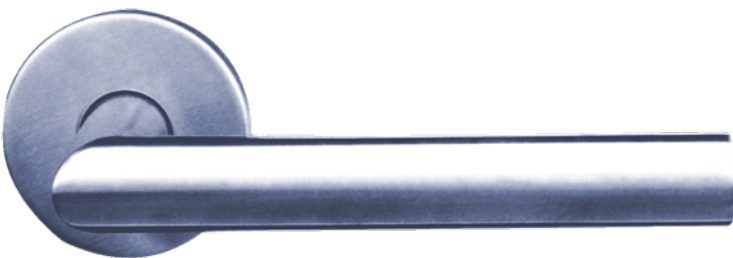

Atlas Series

Forte Cylindrical lockset

**Model**

Berta

Material

High grade stainless steel

Finishes

- Satin stainless steel
- Polished stainless steel

Product code

05102

**Model**

Cleto

Material

High grade stainless steel

Finishes

- Satin stainless steel
- Polished stainless steel

Product code

05103

Atlas Series

Forte Lever Handle Set

**Model**

Via

Material

High grade stainless steel

Finishes

- Satin stainless steel
- Polished stainless steel

Product code

05105

**Model**

Serena

Material

High grade stainless steel