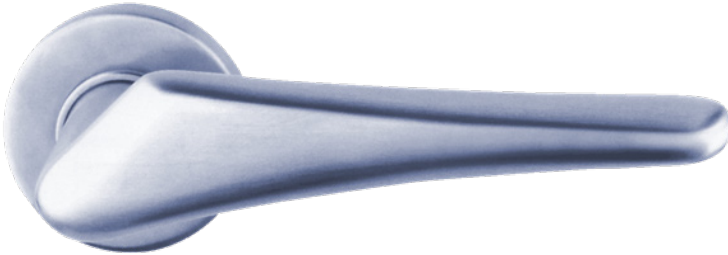

Atlas Series

Forte Cylindrical lockset

**Model**

Berta

Material

High grade stainless steel

Finishes

- Satin stainless steel
- Polished stainless steel

Product code

05101

**Model**

Ambra

Material

High grade stainless steel

Finishes

- Satin stainless steel
- Polished stainless steel

Product code

05102

**Model**

Cleto

Material

High grade stainless steel

Finishes

- Satin stainless steel
- Polished stainless steel

Product code

05103

Atlas Series

Forte Lever Handle Set

**Model**

Via

Material

High grade stainless steel