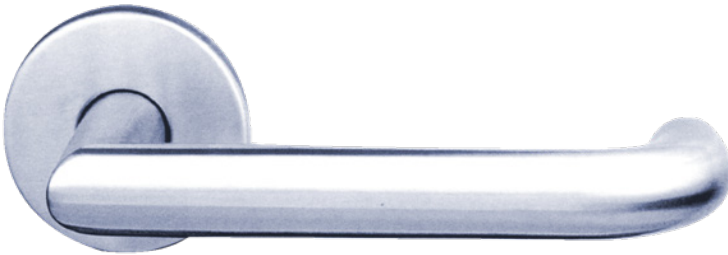

Atlas Series

Forte Cylindrical lockset

**Model**

Berta

Material

High grade stainless steel

Finishes

- Satin stainless steel
- Polished stainless steel

Finishes

- Satin stainless steel
- Polished stainless steel

Product code

05106

Atlas Series

Forte Lever Handle Set

**Model**

TECLA

Material

High grade stainless steel

Finishes

- Satin stainless steel
- Polished stainless steel

Product code

05107

**Model**

TEO

Material

High grade stainless steel

Finishes

- Satin stainless steel
- Polished stainless steel

Product code

05108