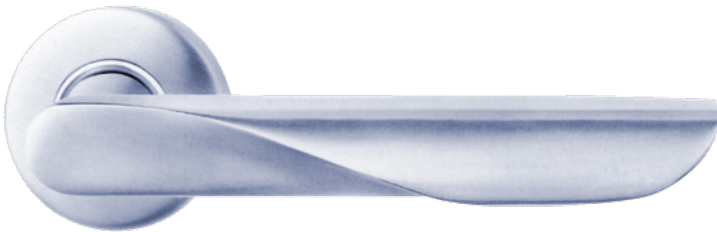

Atlas Series

Forte Cylindrical lockset

**Model**

Berta

Material

High grade stainless steel

Finishes

- Satin stainless steel
- Polished stainless steel

Product code

05101

**Model**

Ambra

Material

High grade stainless steel

Finishes

- Satin stainless steel
- Polished stainless steel

Product code

05102

**Model**

Cleto

Material

High grade stainless steel

Finishes

- Satin stainless steel
- Polished stainless steel

Product code

05103

Atlas Series

Forte Lever Handle Set

**Model**

Via

Material

High grade stainless steel