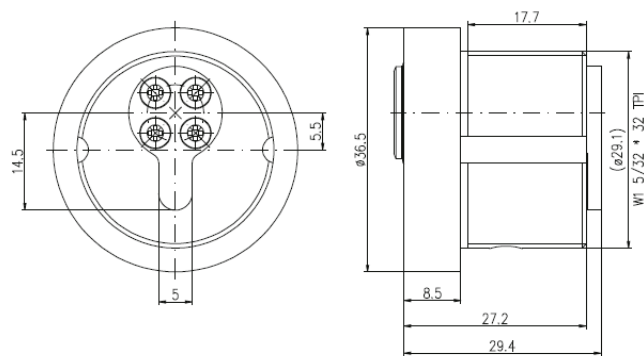

Screw-in Cylinders

ESZ 508.100.089

Configuration

Housing in nickel-plated brass, reversible key made from nickel silver
Housing in natural brass at no additional charge

Included with the cylinder

2 reversible keys
Kaba gemini S, quattro S and quattro pluS: plastic clip in Kaba blue
Kaba penta: plastic clip in dark red
1 cylinder with one cam

Available Systems

6 Kaba penta	7 Kaba quattro pluS	2 Kaba gemini S
	4 Kaba quattro S	
	5 Kaba experT²⁾	9 Kaba gemini T²⁾
	3 Kaba quattro¹⁾	1 Kaba gemini¹⁾

Order Code

*.ESZ508.100.089 **

* System code number (1, 2, 3, 4, 5, 6, 7, 9)

** Surface Finishes

Natural nickel	NI
Standard/natural brass	MS
Standard antique brass	MSA
Polished brass	MP
Chemically nickel-plated	NIC
Standard chrome	CR
Polished chrome	CRP
Dull chrome	CRM
Light brown	BL
Medium brown	BM
Dark brown/black	BD
Gold plated	GO

¹⁾ The systems Kaba gemini and Kaba quattro are offered for expansions only!

²⁾ The systems Kaba experT and Kaba gemini T are only sold to authorized dealers.