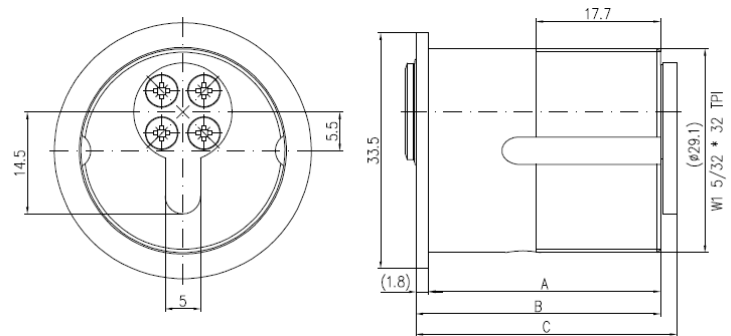

Screw-in Cylinders with 5 lengths ESZ 508.100.718

Configuration

Housing in nickel-plated brass, reversible key made from nickel silver

Housing in natural brass at no additional charge

Included with the cylinder

2 reversible keys

Kaba gemini S, quattro S and quattro pluS: plastic clip in Kaba blue

Kaba penta: plastic clip in dark red

1 cylinder with one cam

Available Systems

6 Kaba penta

7 Kaba quattro pluS

2 Kaba gemini S

4 Kaba quattro S

5 Kaba experT²⁾

9 Kaba gemini T²⁾

3 Kaba quattro¹⁾

1 Kaba gemini¹⁾

Order Code	A	B	C
*.ESZ508.100.718/31 **	31.75	33.55	35.90
*.ESZ508.100.718/34 **	34.93	36.73	39.08
*.ESZ508.100.718/38 **	38.10	39.90	42.25
*.ESZ508.100.718/41 **	41.28	43.08	45.43
*.ESZ508.100.718/44 **	44.45	46.25	48.60

* System code number (1, 2, 3, 4, 5, 6, 7, 9)

** Surface Finishes

Natural nickel	NI
Standard/natural brass	MS
Standard antique brass	MSA
Polished brass	MP
Chemically nickel-plated	NIC
Standard chrome	CR
Polished chrome	CRP
Dull chrome	CRM
Light brown	BL
Medium brown	BM
Dark brown/black	BD
Gold plated	GO

¹⁾ The systems Kaba gemini and Kaba quattro are offered for expansions only!

²⁾ The systems Kaba experT and Kaba gemini T are only sold to authorized dealers.