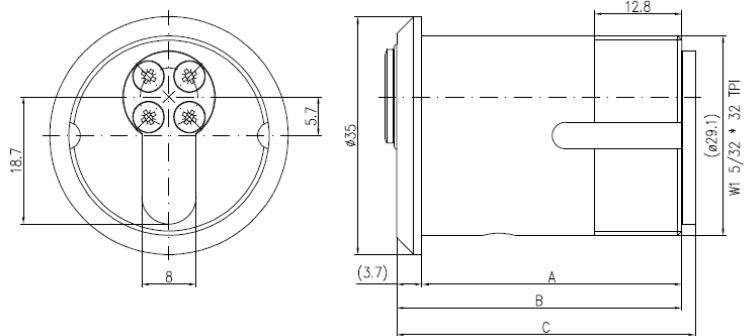

Screw-in Cylinders with 4 lengths ESZ 508.100.733

Configuration

Housing in nickel-plated brass, reversible key made from nickel silver
Housing in natural brass at no additional charge

Included with the cylinder

2 reversible keys
Kaba gemini S, quattro S and quattro pluS: plastic clip in Kaba blue
Kaba penta: plastic clip in dark red
1 cylinder with one cam

Available Systems

6 Kaba penta	7 Kaba quattro pluS	2 Kaba gemini S
4 Kaba quattro S	5 Kaba experT ²⁾	9 Kaba gemini T ²⁾
3 Kaba quattro ¹⁾	1 Kaba gemini ¹⁾	

Order Code	A	B	C
*.ESZ508.100.733/31**	31.75	35.45	37.60
*.ESZ508.100.733/34**	34.93	38.63	40.78
*.ESZ508.100.733/38**	38.10	41.80	43.95
*.ESZ508.100.733/44**	44.45	48.15	50.30

* System code number (1, 2, 3, 4, 5, 6, 7, 9)

** Surface Finishes

Natural nickel	NI
Standard/natural brass	MS
Standard antique brass	MSA
Polished brass	MP
Chemically nickel-plated	NIC
Standard chrome	CR
Polished chrome	CRP
Dull chrome	CRM
Light brown	BL
Medium brown	BM
Dark brown/black	BD
Gold plated	GO

¹⁾ The systems Kaba gemini and Kaba quattro are offered for expansions only!

²⁾ The systems Kaba experT and Kaba gemini T are only sold to authorized dealers.