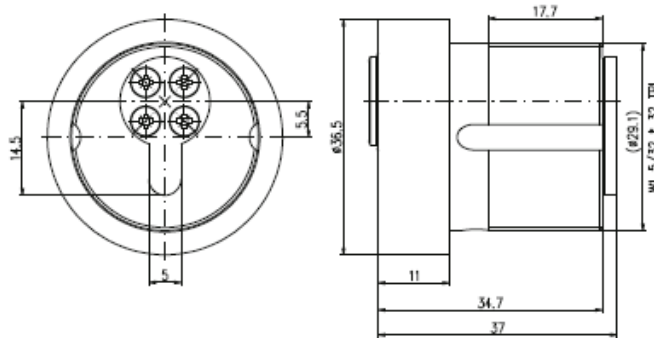

Screw-in Cylinders

ESZ 508.100.271

Configuration

Housing in nickel-plated brass, reversible key made from nickel silver
Housing in natural brass at no additional charge

Included with the cylinder

2 reversible keys
Kaba gemini S, quattro S and quattro pluS: plastic clip in Kaba blue
Kaba penta: plastic clip in dark red
1 cylinder with one cam

Available Systems

6 Kaba penta	7 Kaba quattro pluS	2 Kaba gemini S
4 Kaba quattro S	5 Kaba experT ²⁾	9 Kaba gemini T ²⁾
3 Kaba quattro ¹⁾	1 Kaba gemini ¹⁾	

Order Code

*.ESZ508.100.271 **

* System code number (1, 2, 3, 4, 5, 6, 7, 9)

** Surface Finishes

Natural nickel	NI
Standard/natural brass	MS
Standard antique brass	MSA
Polished brass	MP
Chemically nickel-plated	NIC
Standard chrome	CR
Polished chrome	CRP
Dull chrome	CRM
Light brown	BL
Medium brown	BM
Dark brown/black	BD
Gold plated	GO

¹⁾ The systems Kaba gemini and Kaba quattro are offered for expansions only!

²⁾ The systems Kaba experT and Kaba gemini T are only sold to authorized dealers.