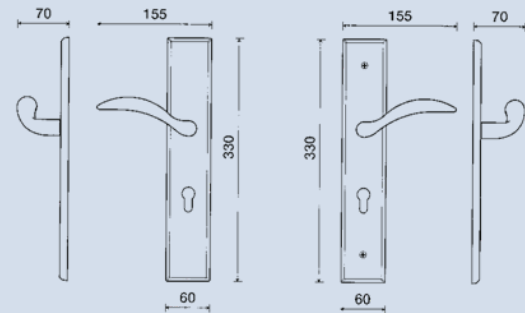

Drawings

Materials

Solid forged brass

Product code

042

Finishes

- Inoxbrass
- Inoxchrome

Note: * Please refer to our standard terms & conditions of product warranty.