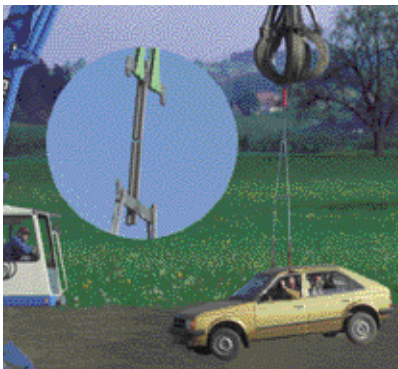

For Your Personal Security

duplicate keys may only be produced by authorised Kaba dealers.

Cylinder housing with high tensile strength